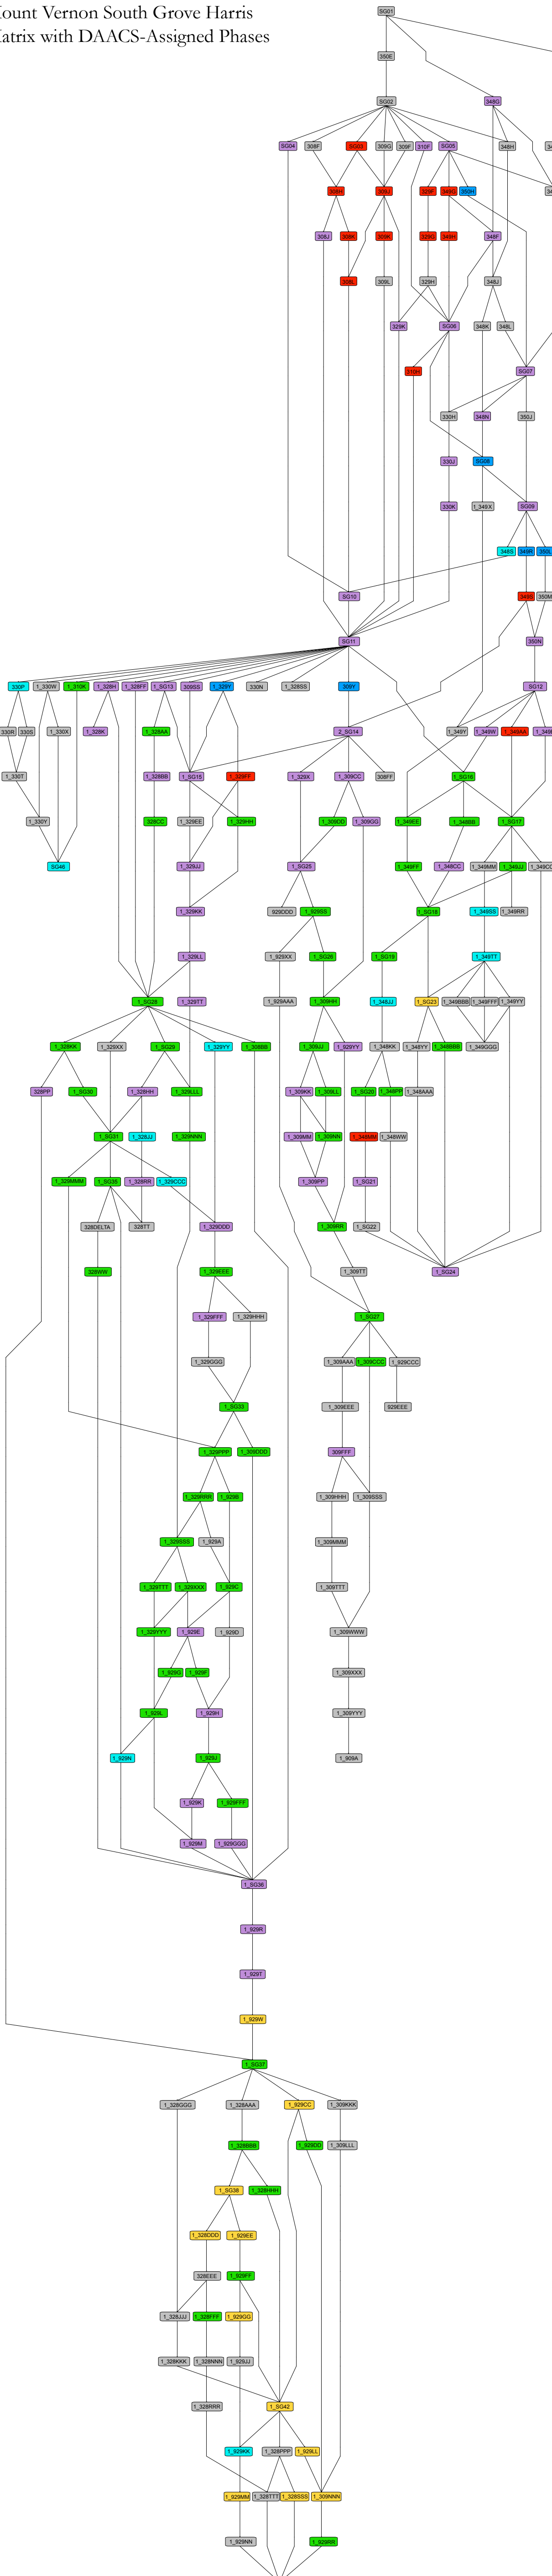

Mount Vernon South Grove Harris  
Matrix with DAACS-Assigned Phases

**DAACS Phase**

- 5
- 4
- 3
- 2b
- 2
- 1
- Unassigned

**DAACS**  
www.daacs.org

Created by: Jesse Sawyer  
Date: 21 March 2013