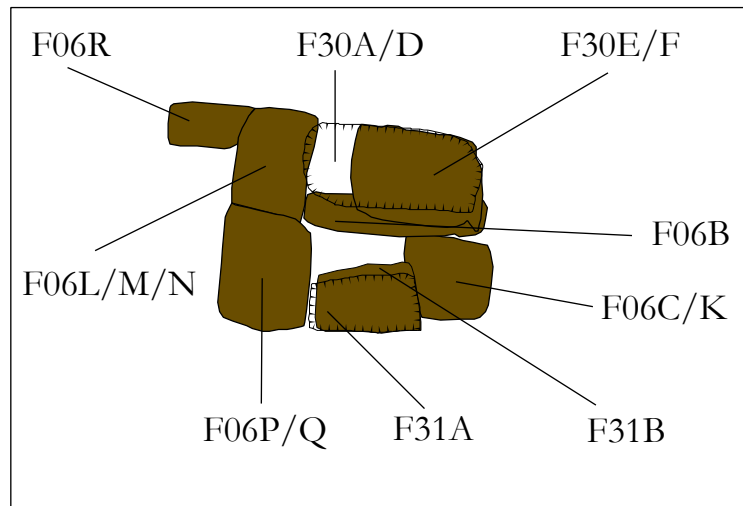

Duplex 1 Pit Complex

Duplex 2 Pit Complex

-  = Subfloor Pit
-  = Feature Cut
- F12 = Feature Number

DAACS
www.daacs.org

Created by:	Jesse Sawyer
Date:	28 June 2005