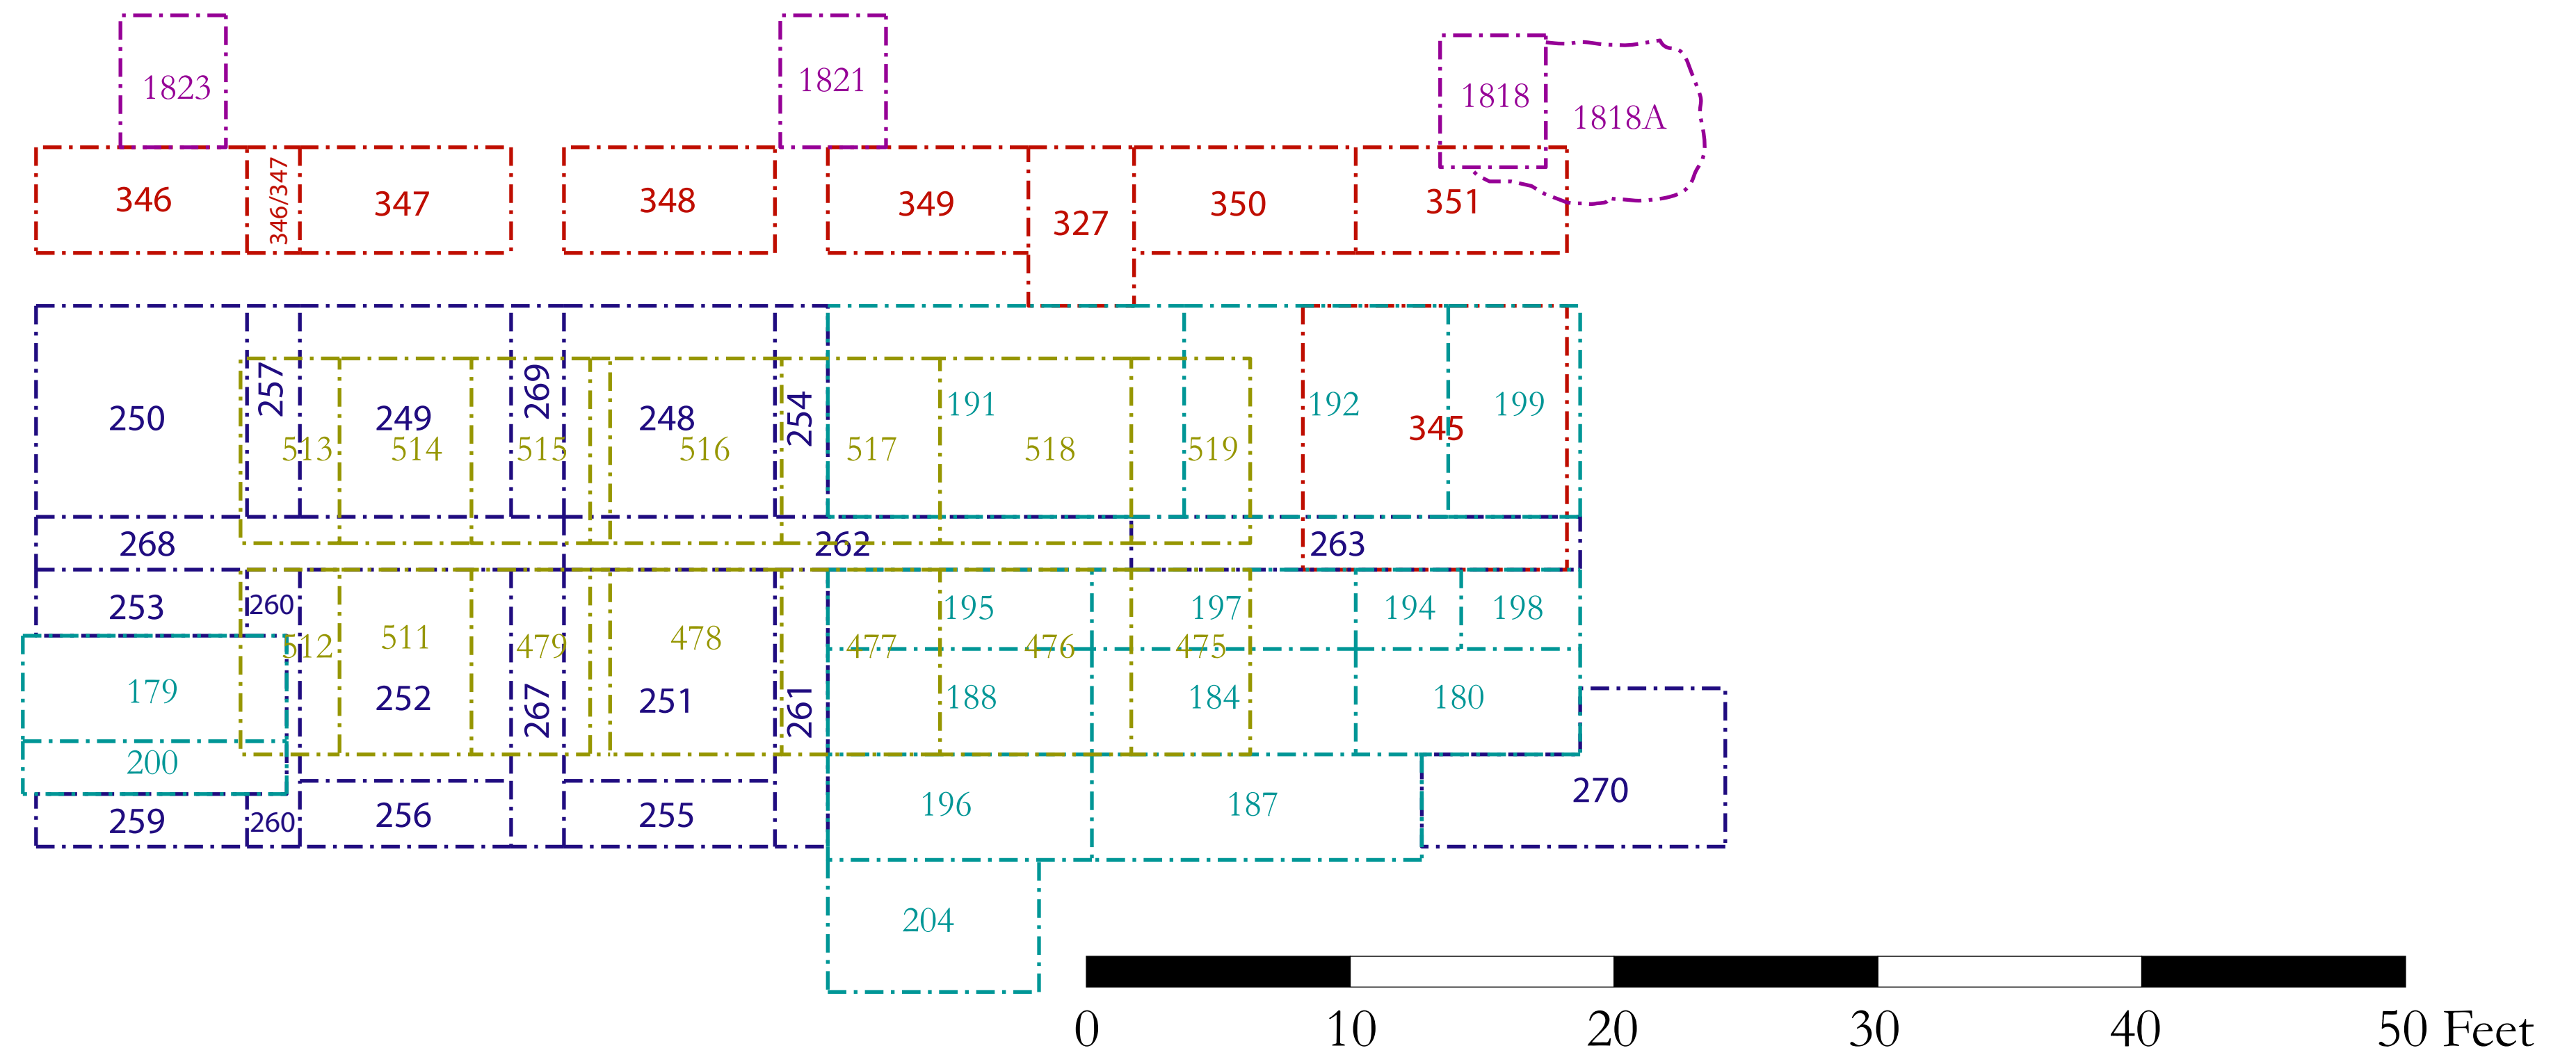

## Building m (Smoke House/Dairy) and MRS 4 Excavation Quadrats

www.daacs.org

Created By:	Don Gaylord
Date:	May 2012
Building m (Smoke House/Dairy & MRS 4)	

## Quadrats For Individual Excavation Campaigns

UVA Field School Quadrats  
Excavated by W. Kelso in Sep 1981

Mulberry Tree Planting Quadrats  
Excavated by S. Kern in the Summer of 1994

Garden Fenceline Quadrats  
Excavated by W. Kelso in Aug-Dec 1979

Mulberry Row Fenceline Quadrats  
Excavated by W. Kelso in Apr-Jun 1981

Smoke House/Dairy "Wheeler Box" Quadrats  
Excavated by W. Kelso in May-Jun 1980