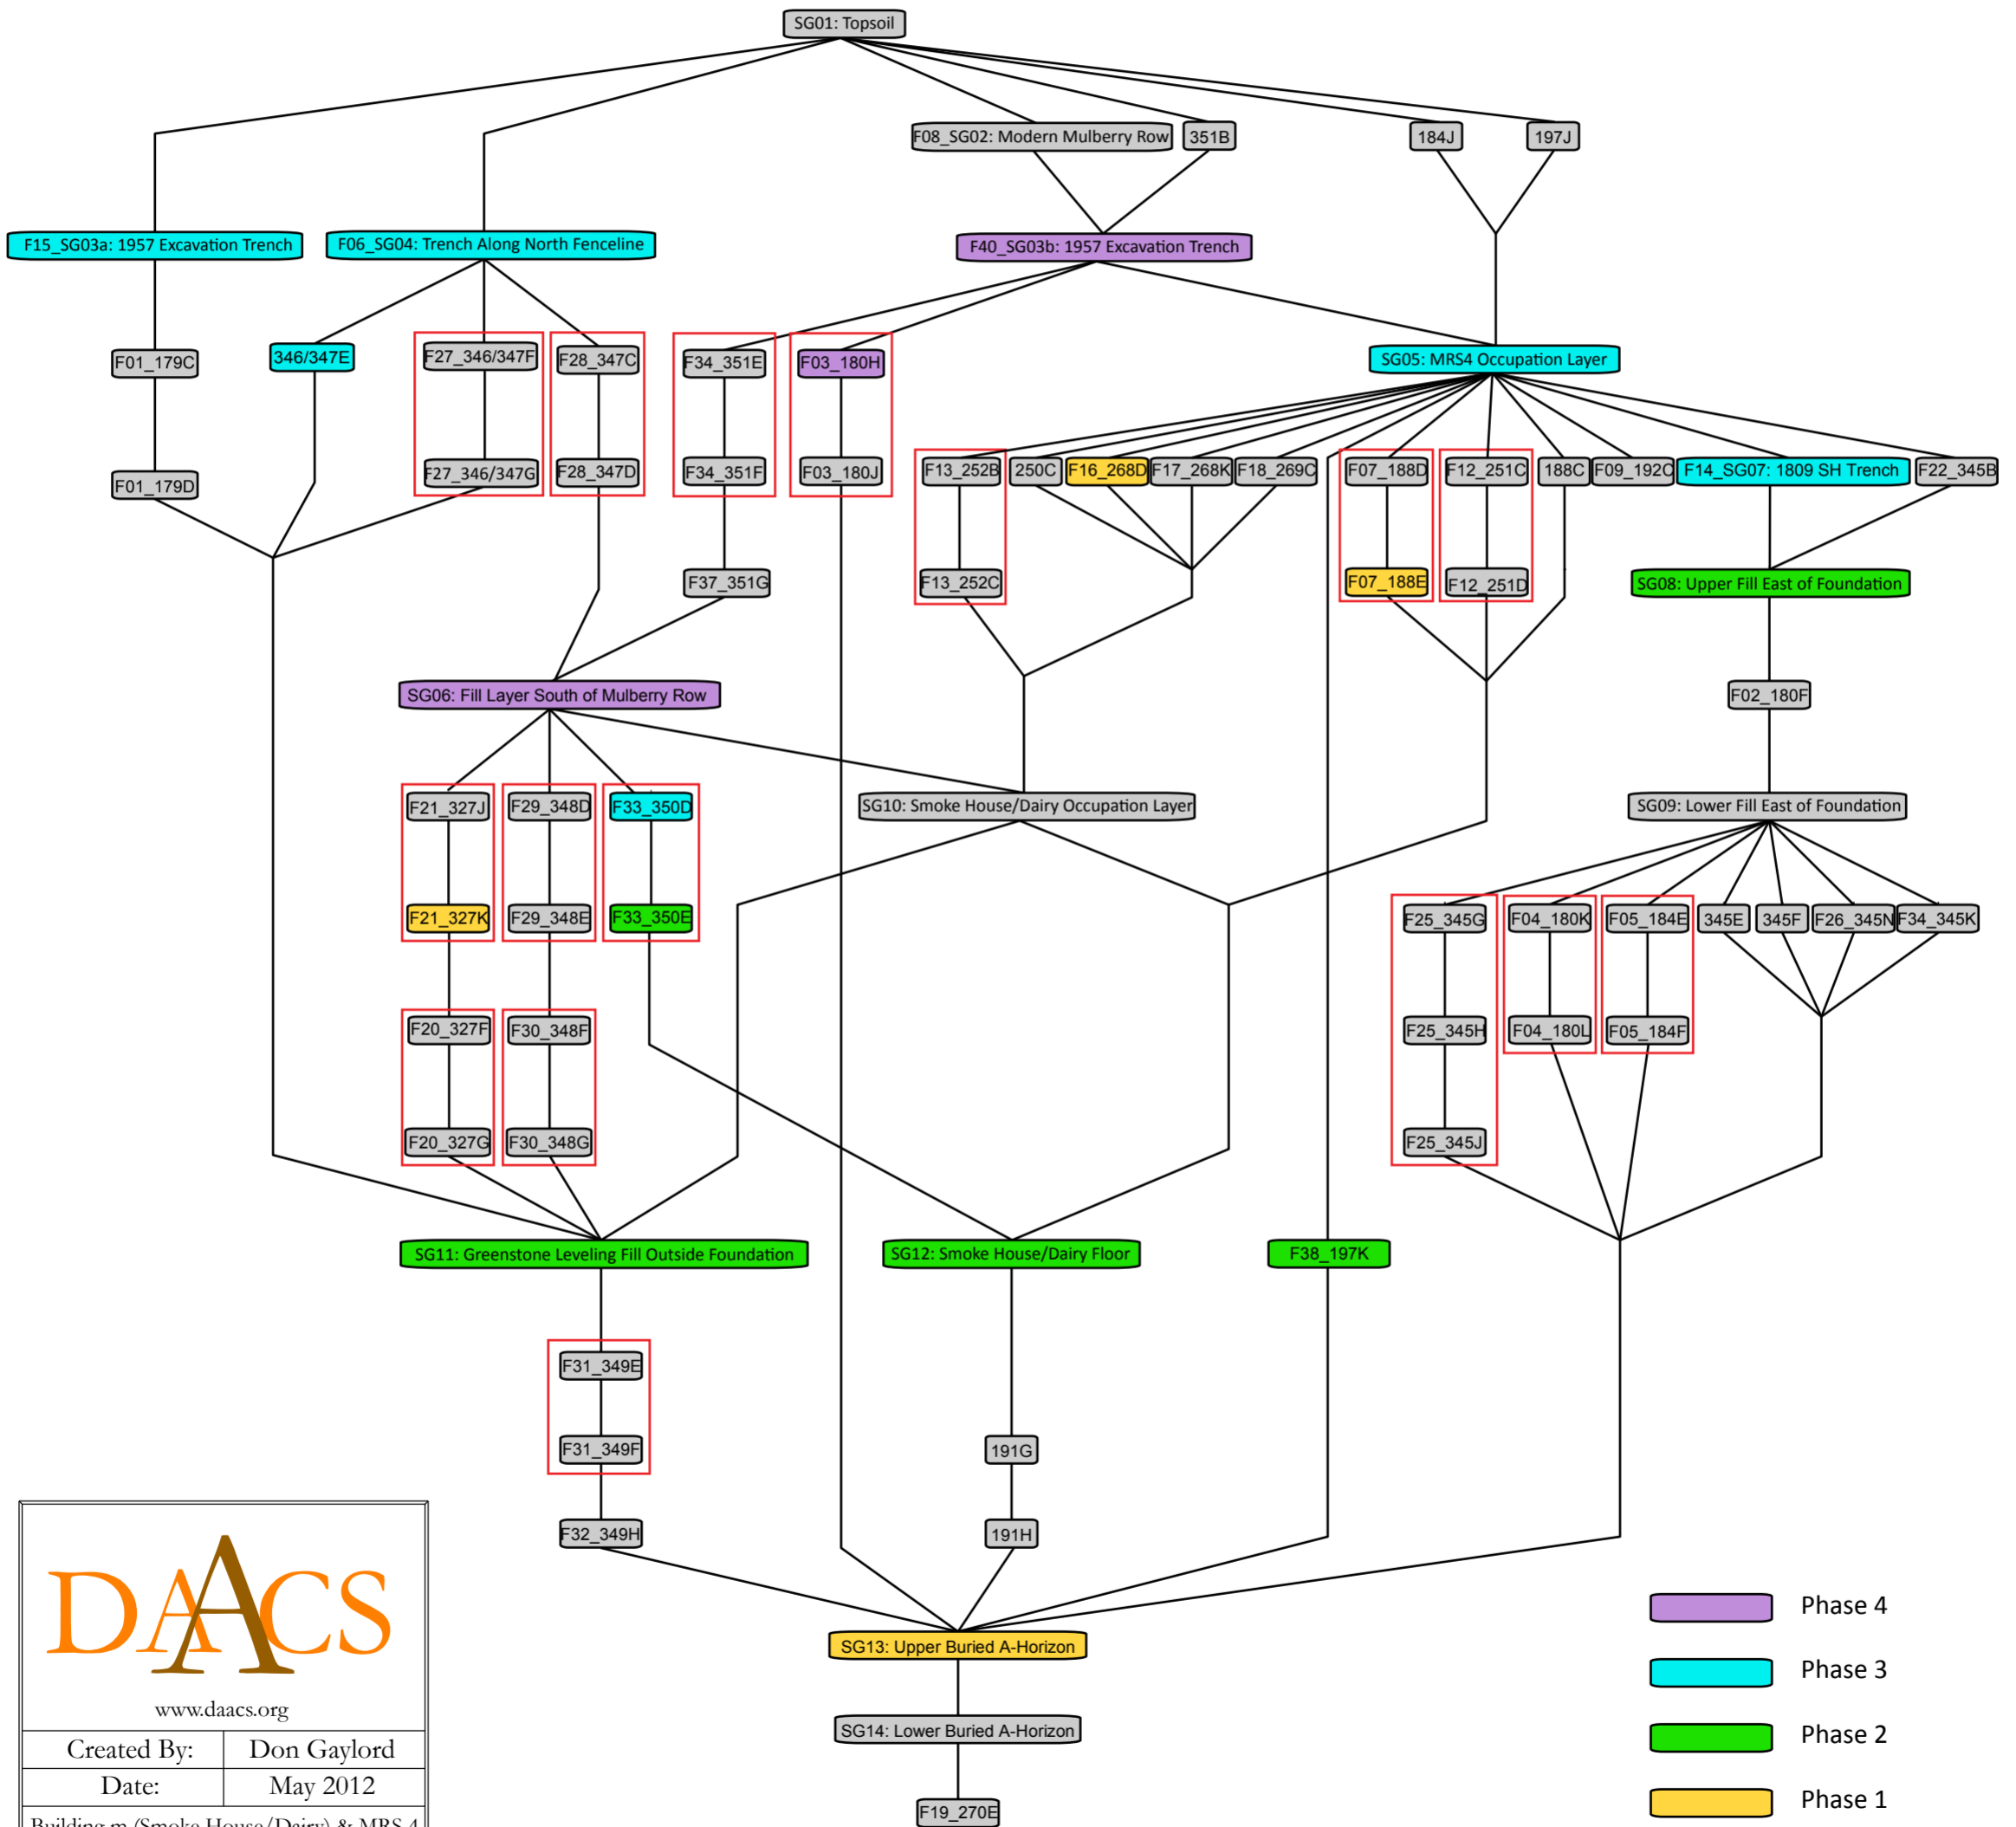

# Building m (Smoke House/Dairy) & MRS 4

**DAACS**  
www.daacs.org

Created By:	Don Gaylord
Date:	May 2012
Building m (Smoke House/Dairy) & MRS 4	

- Phase 4
- Phase 3
- Phase 2
- Phase 1