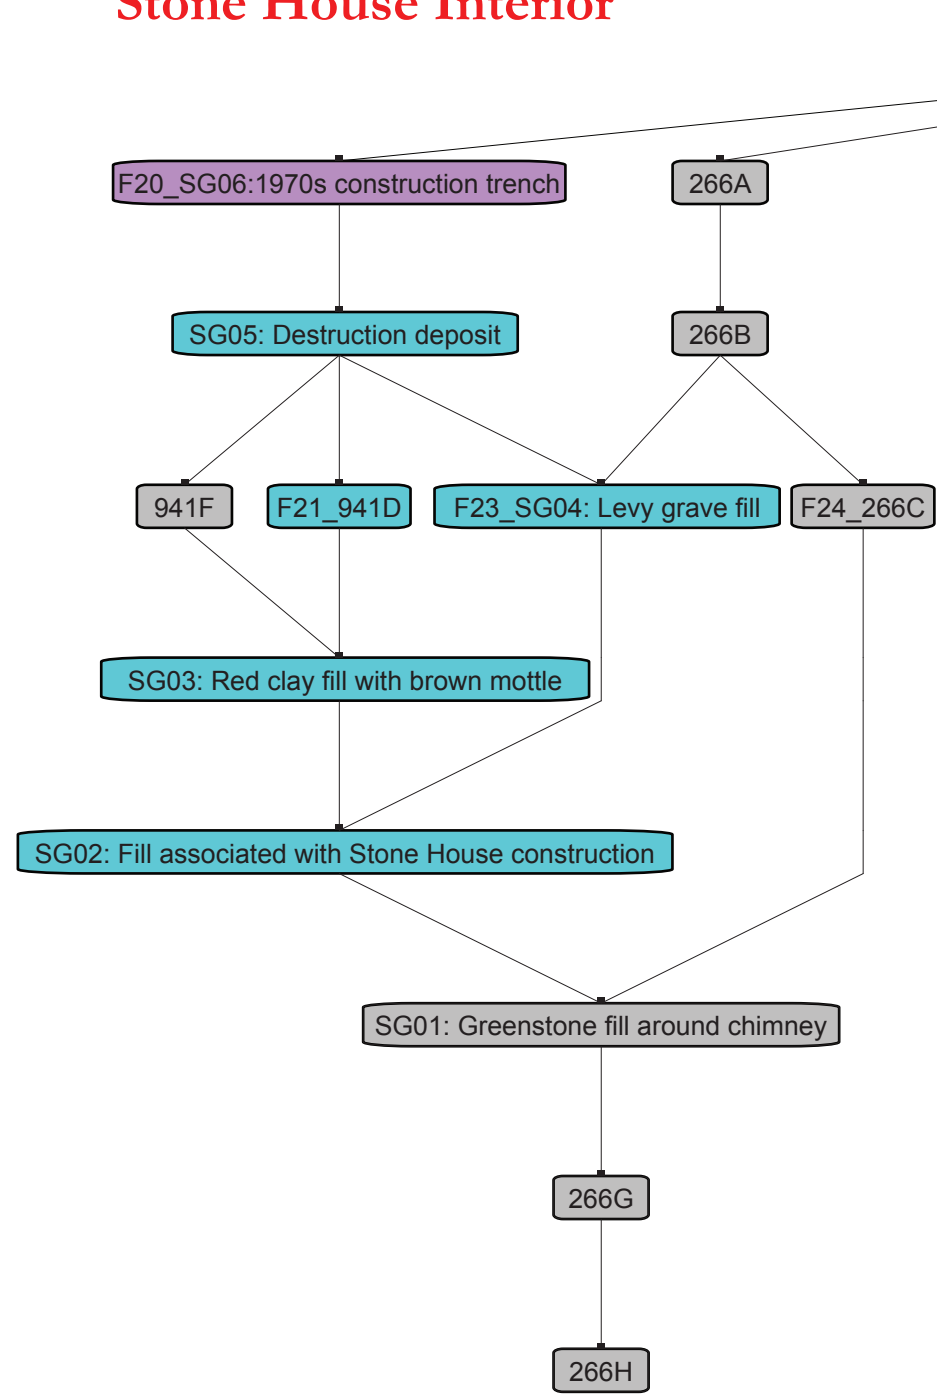

Monticello - Building n & the 1809 Stone House

Stone House Interior

Stone House Exterior

Mulberry Tree Investigation

Phase

- 4
- 3
- 2
- 1
- Unassigned

DAACS
www.daacs.org

Created by: Jenn Briggs
Date: 20 September 2011