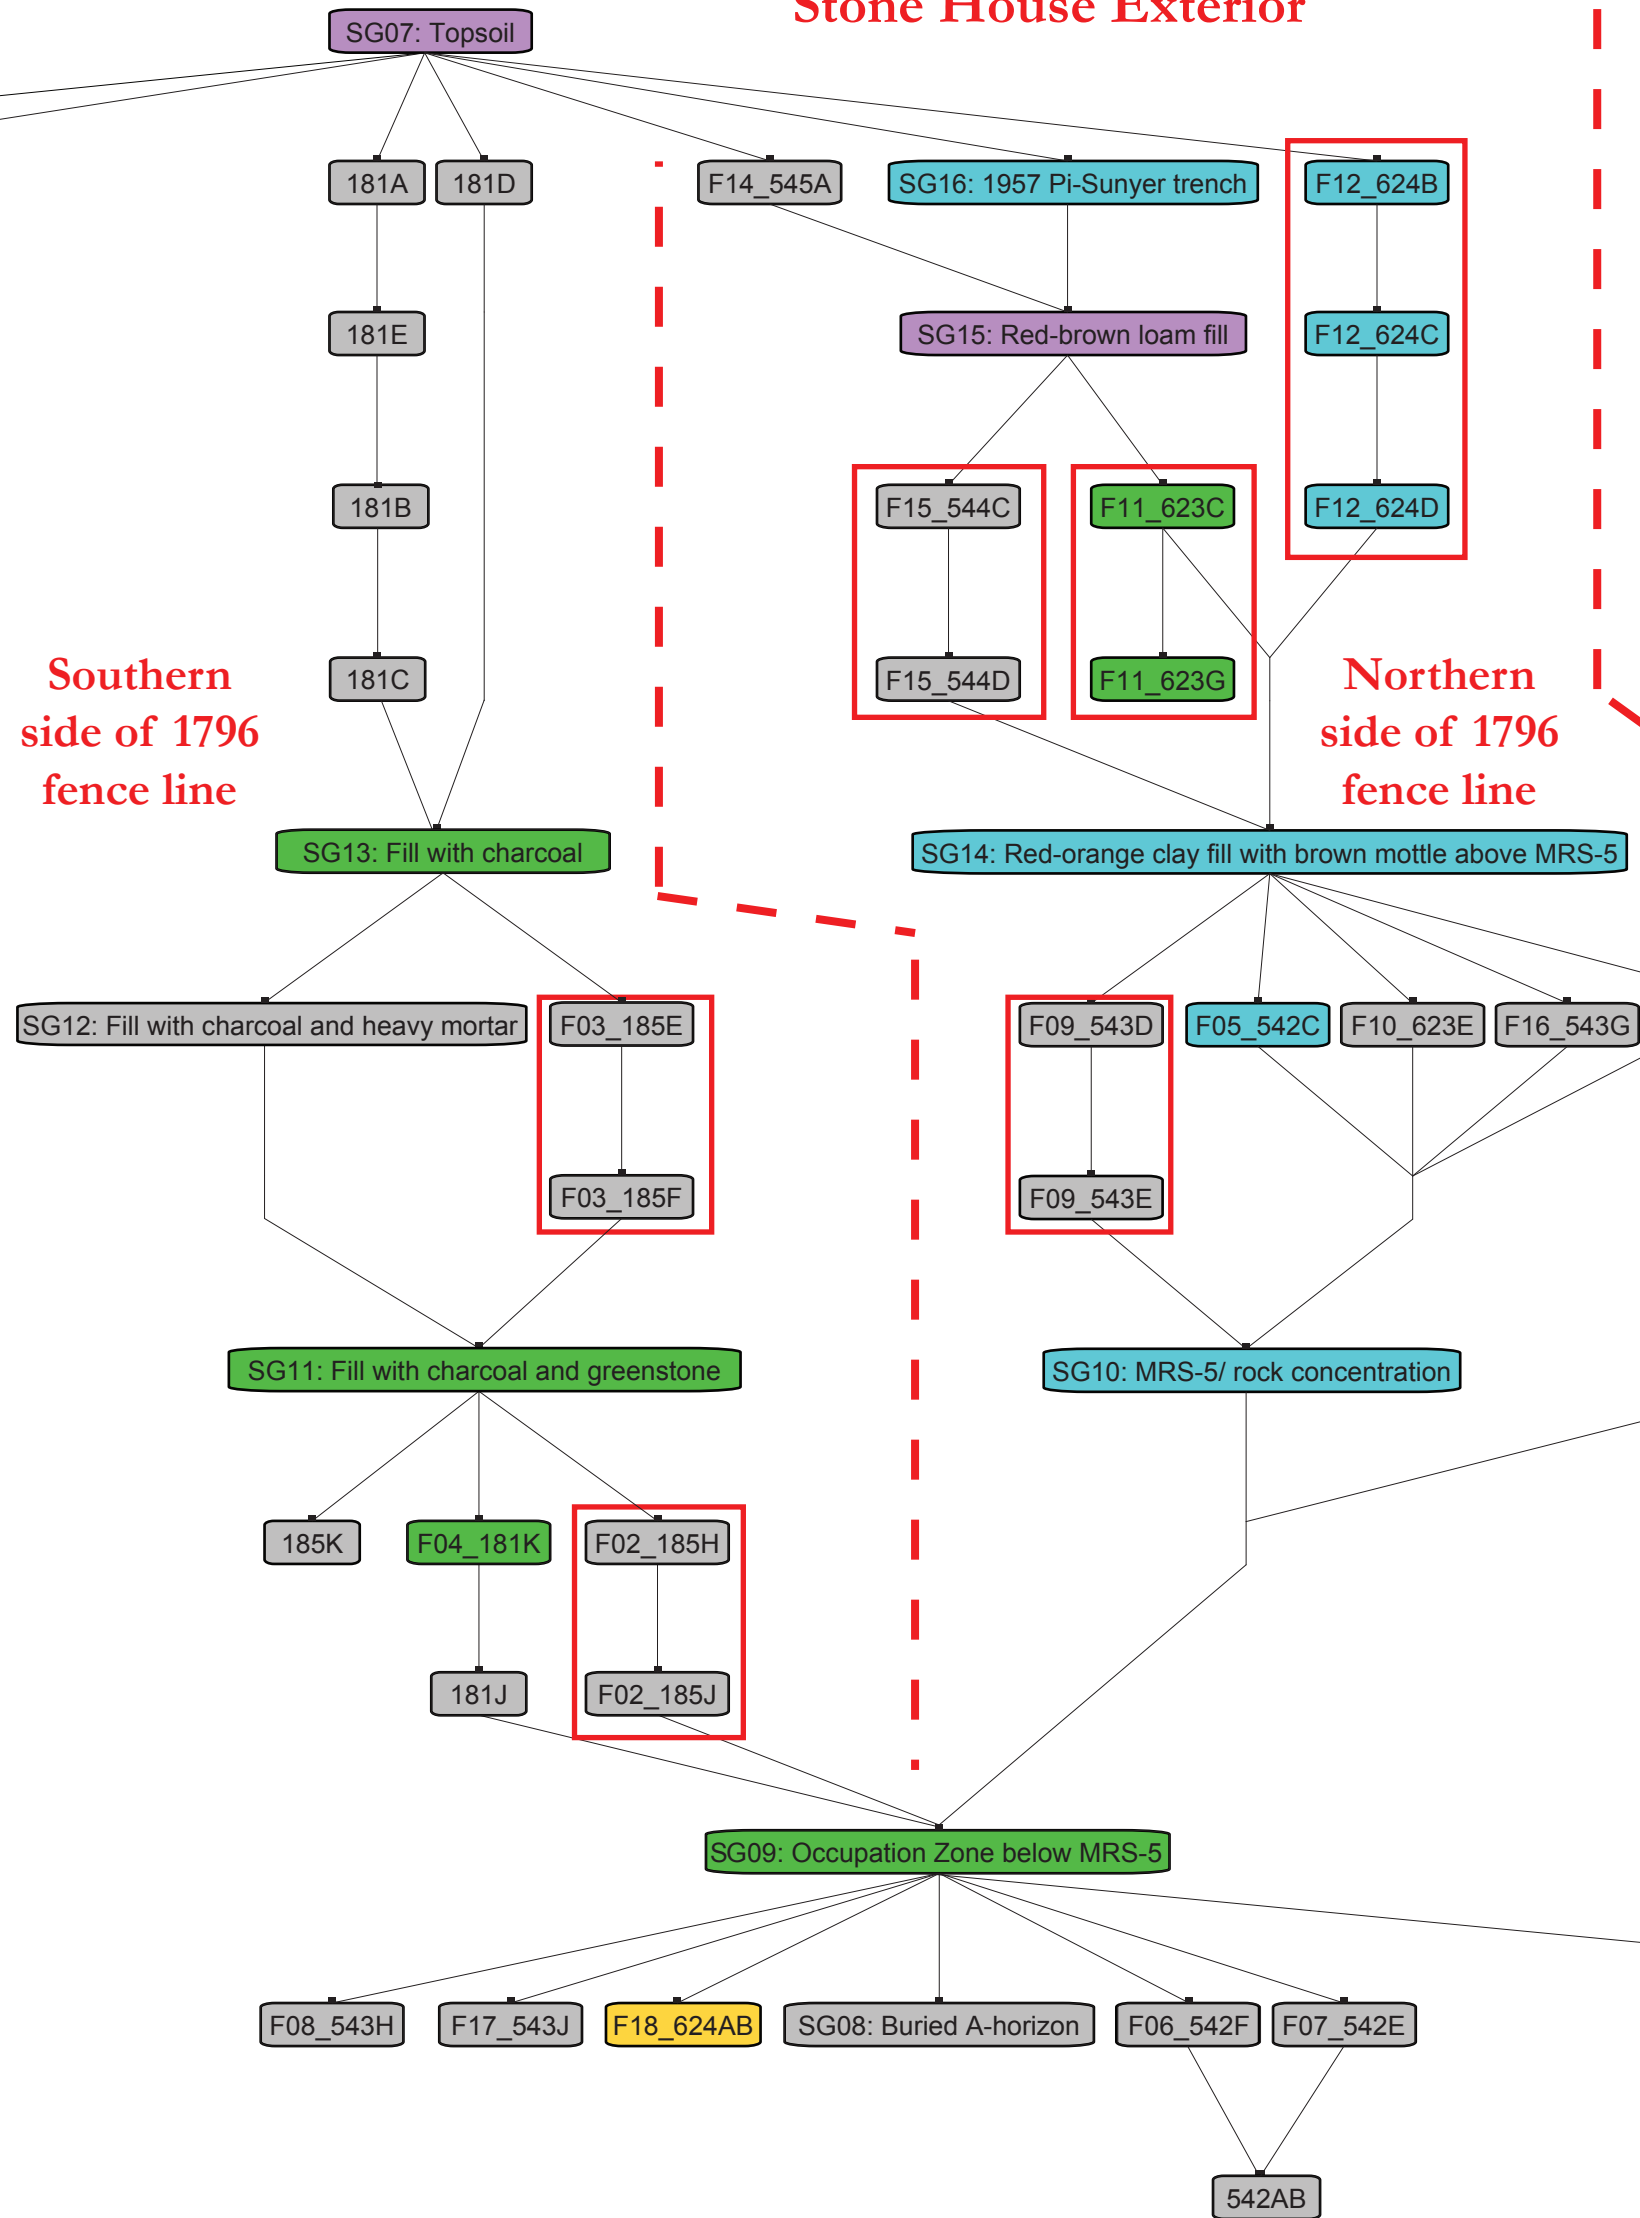

Monticello - Building n & the 1809 Stone House

Stone House Interior

Stone House Exterior

Mulberry Tree Investigation

Phase

- 4
- 3
- 2
- 1
- Unassigned

DAACS
www.daacs.org

Created by: Jenn Briggs
Date: 20 September 2011